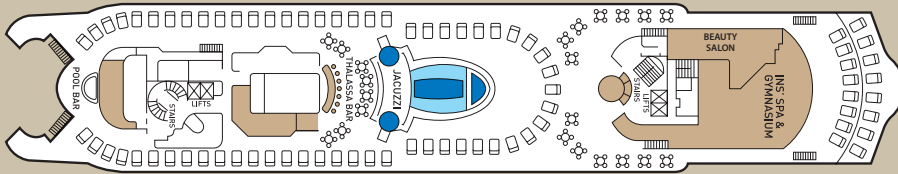

SHIP SPECIFICATIONS	
Tonnage	19,093
Length	163,81 m
Breadth	22,50 m
Draught	5,50 m
Cruising Speed	17,5 kn
Passenger Decks	7
Elevators	4
Stabilizers	Yes
Electric Current	110 / 220 V
Classification Society	Bureau Veritas

CABIN ACCOMMODATIONS	
Total Outside Cabins	278
Total Inside Cabins	123
Total Cabins	401

CREW MEMBERS	
Nationality of Officers	Hellenic & International
Nationality of Crew	European & International

**CABIN AMENITIES**  
All cabins are equipped with shower, WC, air condition, telephone, TV, safety boxes and hairdryers.  
All suites have refrigerated mini bar.

Deck plans and cabins layouts are given purely as a guide. Size and layout may vary within the same category.

**SYMBOL LEGEND**

- none 2 lower beds
- 2 lower beds + 2 upper beds
- ★ 2 lower beds + sofa
- ▲★ 2 lower beds + sofa (2 pax)
- \* Suitable for wheelchairs
- ◁▷ Connected Cabins
- ⌋ Cabins with portholes
- ⌋ Cabins with obstructed view