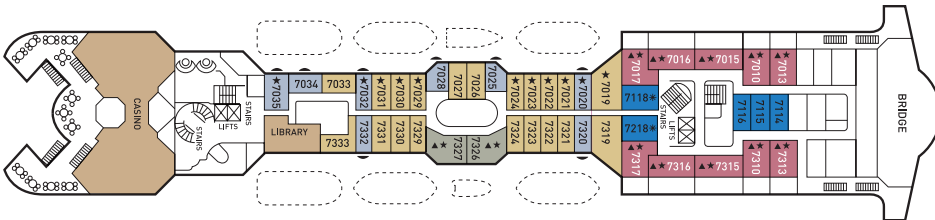

DECK 7 - APOLLO