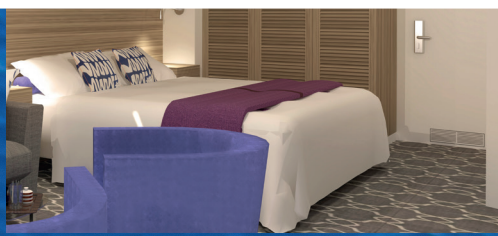

Celestyal Nefeli

Suite

Deck	Places to have a good meal	
6 - VENUS	Leda Buffet	
4 - POSEIDON	Aegean Restaurant	
Deck	Places to have fun	
6 - VENUS	Leda Patio Bar	
5 - DIONYSOS	Muses Lounge, Muses Bar, Eros Bar Lounge, Selene Bar	
Deck	Places to treat yourself	
8 - OURANOS	Spa & Gym, Jacuzzi, Swimming pools, Oscar's Unisex Salon	
7 - APOLLO	Library	
5 - DIONYSOS	Reception, Agora Shopping	
2 - ATHENA	Medical Centre	

CATEGORY	DECK	DESCRIPTION	NUMBER OF CABINS
Inside Cabins			
IA	2-ATHENA	2 lower beds, bathroom with shower	7
IB	3-HERMES	2 lower beds, 3rd/4th berth, bathroom with shower	59
ID	4-POSEIDON	2 lower beds, 3rd/4th berth, bathroom with shower	42
IE	6-VENUS / 7-APOLLO	2 lower beds, 3rd/4th berth, bathroom with shower	15
Outside Cabins			
XA	2-ATHENA	2 lower beds, bathroom with shower	29
XB	3-HERMES	2 lower beds, 3rd/4th berth, bathroom with shower	70
XD	4-POSEIDON / 6-VENUS	2 lower beds, 3rd/4th berth, bathroom with shower	76
XF0	6-VENUS	2 lower beds, bathroom with shower (Obstructed View)	32
XF	6-VENUS	2 lower beds, bathroom with shower	24
Suites			
SJ0 Junior Suite	7-APOLLO	2 lower beds or 2 lower beds with 1 sofa bed, bathroom with shower (Obstructed View)	8
SJ Junior Suite	6-VENUS / 7-APOLLO	2 lower beds or 2 lower beds with 1 sofa bed, bathroom with shower	27
S Suite	7-APOLLO	2 lower beds, 1 sofa bed (2 pax accommodation), bathroom with shower	2
SB Balcony Suite	7-APOLLO	2 lower beds, 1 sofa bed (2 pax accommodation), bathroom with shower (balcony)	10

SHIP SPECIFICATIONS	
Tonnage	19,093
Length	163,81 m
Breadth	22,50 m
Draught	5,50 m
Cruising Speed	17,5 kn
Passenger Decks	7
Elevators	4
Stabilizers	Yes
Electric Current	110 / 220 V
Classification Society	Bureau Veritas

CABIN ACCOMMODATIONS	
Total Outside Cabins	278
Total Inside Cabins	123
Total Cabins	401

CREW MEMBERS	
Nationality of Officers	Hellenic & International
Nationality of Crew	European & International

CABIN AMENITIES
All cabins are equipped with shower, WC, air condition, telephone, TV, safety boxes and hairdryers.
All suites have refrigerated mini bar.

Deck plans and cabins layouts are given purely as a guide. Size and layout may vary within the same category.