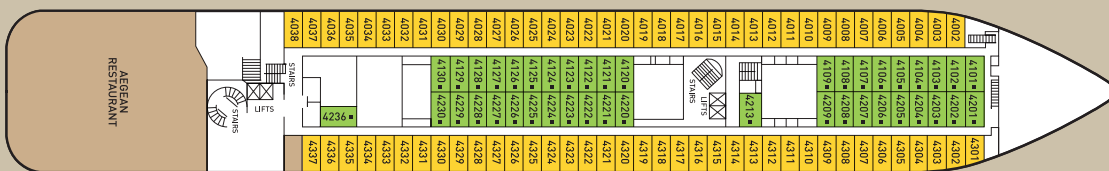

Deck plans and cabins layouts are given purely as a guide. Size and layout may vary within the same category.

**SYMBOL LEGEND**

- none 2 lower beds
- 2 lower beds + 2 upper beds
- ★ 2 lower beds + sofa
- ▲★ 2 lower beds + sofa (2 pax)
- \* Suitable for wheelchairs
- ◁▷ Connected Cabins
- ⌋ Cabins with portholes
- ⌋ Cabins with obstructed view

DECK 8 - OURANOS

DECK 7 - APOLLO

DECK 6 - VENUS

DECK 5 - DIONYSSOS

DECK 4 - POSEIDON

DECK 3 - HERMES

DECK 2 - ATHENA