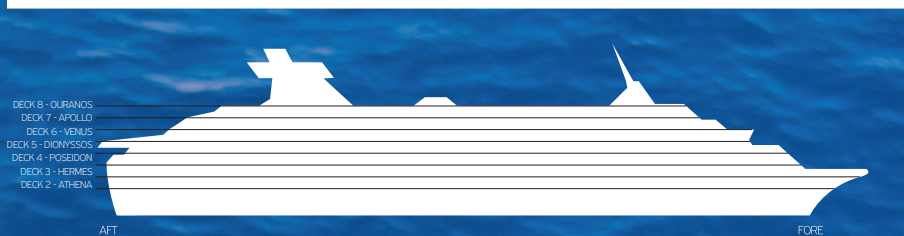

Celestyal Nefeli

Suite

Deck	Places to have a good meal	
6 - VENUS	Leda Buffet	
4 - POSEIDON	Aegean Restaurant	
Deck	Places to have fun	
6 - VENUS	Leda Patio Bar	
5 - DIONYSOS	Muses Lounge, Muses Bar, Eros Bar Lounge, Selene Bar	
Deck	Places to treat yourself	
8 - OURANOS	Spa & Gym, Jacuzzi, Swimming pools, Oscar's Unisex Salon	
7 - APOLLO	Library	
5 - DIONYSOS	Reception, Agora Shopping	
2 - ATHENA	Medical Centre	

CATEGORY	DECK	DESCRIPTION	NUMBER OF CABINS
Inside Cabins			
IA	2-ATHENA	2 lower beds, bathroom with shower	7
IB	3-HERMES	2 lower beds, 3rd/4th berth, bathroom with shower	59
ID	4-POSEIDON	2 lower beds, 3rd/4th berth, bathroom with shower	42
IE	6-VENUS / 7-APOLLO	2 lower beds, 3rd/4th berth, bathroom with shower	15
Outside Cabins			
XA	2-ATHENA	2 lower beds, bathroom with shower	29
XB	3-HERMES	2 lower beds, 3rd/4th berth, bathroom with shower	70
XD	4-POSEIDON / 6-VENUS	2 lower beds, 3rd/4th berth, bathroom with shower	76
XF0	6-VENUS	2 lower beds, bathroom with shower (Obstructed View)	32
XF	6-VENUS	2 lower beds, bathroom with shower	24
Suites			
SJ0 Junior Suite	7-APOLLO	2 lower beds or 2 lower beds with 1 sofa bed, bathroom with shower (Obstructed View)	8
SJ Junior Suite	6-VENUS / 7-APOLLO	2 lower beds or 2 lower beds with 1 sofa bed, bathroom with shower	27
S Suite	7-APOLLO	2 lower beds, 1 sofa bed (2 pax accommodation), bathroom with shower	2
SB Balcony Suite	7-APOLLO	2 lower beds, 1 sofa bed (2 pax accommodation), bathroom with shower (balcony)	10

SHIP SPECIFICATIONS	
Tonnage	19,093
Length	163,81 m
Breadth	22,50 m
Draught	5,50 m
Cruising Speed	17,5 kn
Passenger Decks	7
Elevators	4
Stabilizers	Yes
Electric Current	110 / 220 V
Classification Society	Bureau Veritas

CABIN ACCOMMODATIONS	
Total Outside Cabins	278
Total Inside Cabins	123
Total Cabins	401

CREW MEMBERS	
Nationality of Officers	Hellenic & International
Nationality of Crew	European & International

CABIN AMENITIES
All cabins are equipped with shower, WC, air condition, telephone, TV, safety boxes and hairdryers.
All suites have refrigerated mini bar.

Deck plans and cabins layouts are given purely as a guide. Size and layout may vary within the same category.