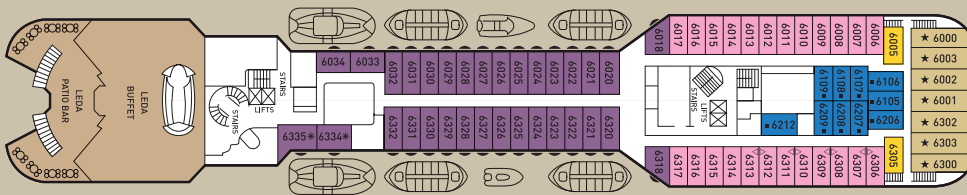

DECK 6 - VENUS