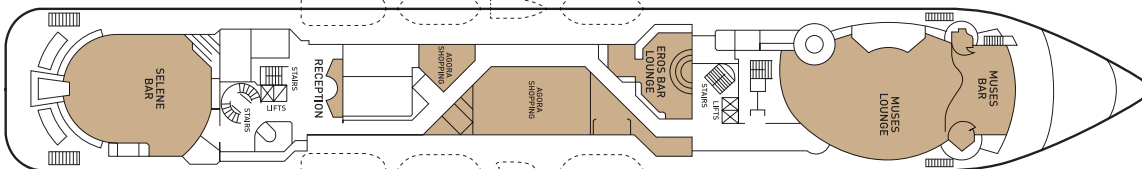

DECK 5 - DIONYSSOS